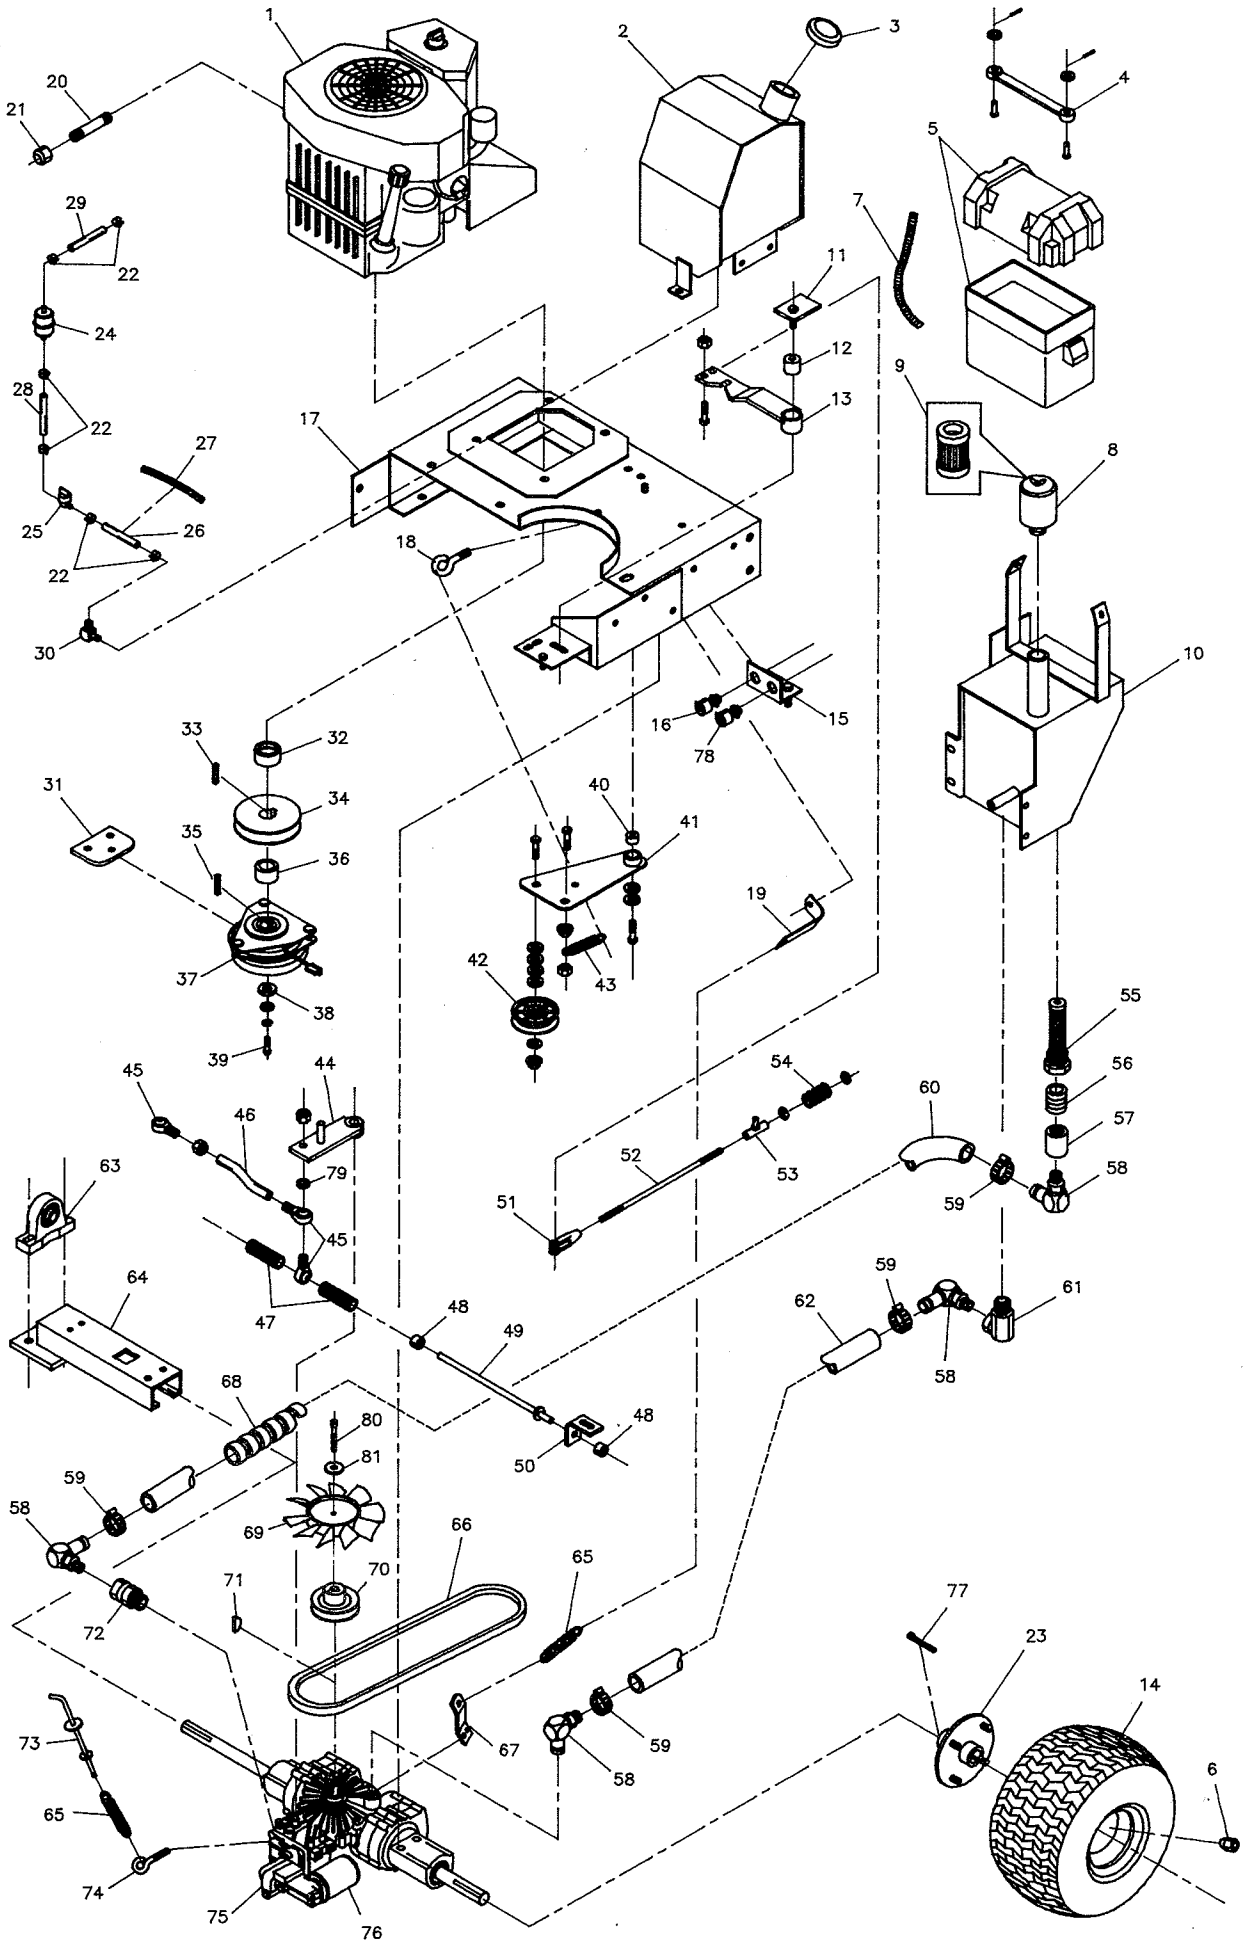

ENGINE DECK ASSEMBLY

P.3

ENGINE DECK ASSEMBLY

P.4

REF. NO.	PART NO.	DESCRIPTION	REF. NO.	PART NO.	DESCRIPTION
1	1521531	20 H.P. Kohler Engine	49	1544383	Linkage Weldment
2	1544273	Fuel Tank Weldment	50	1544388	Neutral Adjusting Bracket
3	1521657	Cap	51	1520979	Clevis Assembly
4	1521670	Rubber Strap	52	1544385	Linkage Rod
5	1521666	Battery Box With Cover	53	1544327	Brake Tube Weldment
6	8820601	Lug Nut	54	1521773	Compression Spring
7	1550833-17	Wire Loom	55	1521082	Line Strainer
8	1521080	Air Filter Assembly	56	1521163	1/2" Close Nipple
9	1521080-1	Filter Element	57	1520985	1/2" NPT Pipe Coupler
10	1530886	Oil Reservoir Weldment	58	1521160	90 Degree Fitting
11	1544311	Bolt Plate Weldment	59	1521164	Hose Clamp
12	1542134	Pivot Spacer	60	1550836-16.5	Hydraulic Hose 16 1/2"
13	1544290	Neutral Lockout Weldment	61	1521132	90 Degree Fitting
14	1521094	Drive Tire	62	1550836-8.5	Hydraulic Hose 8 1/2"
15	1544277	Switch Plate Weldment	63	1521095	Pillow Block Bearing
16	1521522	Plunger Switch (Normally Open)	64	1543675	Axle Support Weldment
17	1530881	Engine Deck Weldment	65	1520639	Extension Spring
18	1525141-26	Eye Bolt	66	1521736	Belt
19	1544386	Brake Spring Holder	67	1543674	Brake Lever
20	1521707	4 1/2" Galvanized Nipple	68	1550837-13	Plastic Hose Protector
21	1521466	Oil Drain Cap	69	1521081	Fan
22	1520835	Clamp	70	1543647	Transmission Input Pulley
23	1530480	Drive Hub	71	1521084	Woodruff Key
24	1521178-3	Fuel Filter	72	1521166	Fitting
25	1521235	Fuel Shut-Off	73	1544333	Dump Valve Weldment
26	1550831-19	1/4" Gas Line 19"	74	1525189-20	Eye Bolt With Nut
27	1550833-17	1/2" Wire Loom 17"	75	1521425	Model 851-090 Transaxle
28	1550831-6	1/4" Gas Line 6"	76	1521068-1	Oil Filter
29	1550831-9	1/4" Gas Line 9"	77	1543683	Welded Key
30	1521240	Brass Fitting	78	1521737	Plunger Switch (Normally Closed)
31	1543636	Clutch Anti Rotational Pad	79	1544430	Washer
32	1542840	Shaft Spacer	80	1525268	Fan Bolt
33	1550407-10	Key 1/4" x 1/4" x 5/8"	81	1544577	Fan Washer
34	1542302	Engine Pulley			
35	1550407-1	Key 1/4" x 1/4" x 1"			
36	1542304	Engine Spacer			
37	1521145	Electric Clutch			
38	1542132	Retaining Spacer			
39	1543626	Dri-Loc Bolt			
40	1542134	Pivot Spacer			
41	1542169	Idler Arm Weldment			
42	1543627	Pulley Assembly			
43	1520807	Extension Spring			
44	1544231	Control Lever Weldment			
45	1521124	Ball Joint			
46	1544355	Lock-Out Linkage Tube			
47	1521102	Compression Spring			
48	1520047	5/16" Set Collar