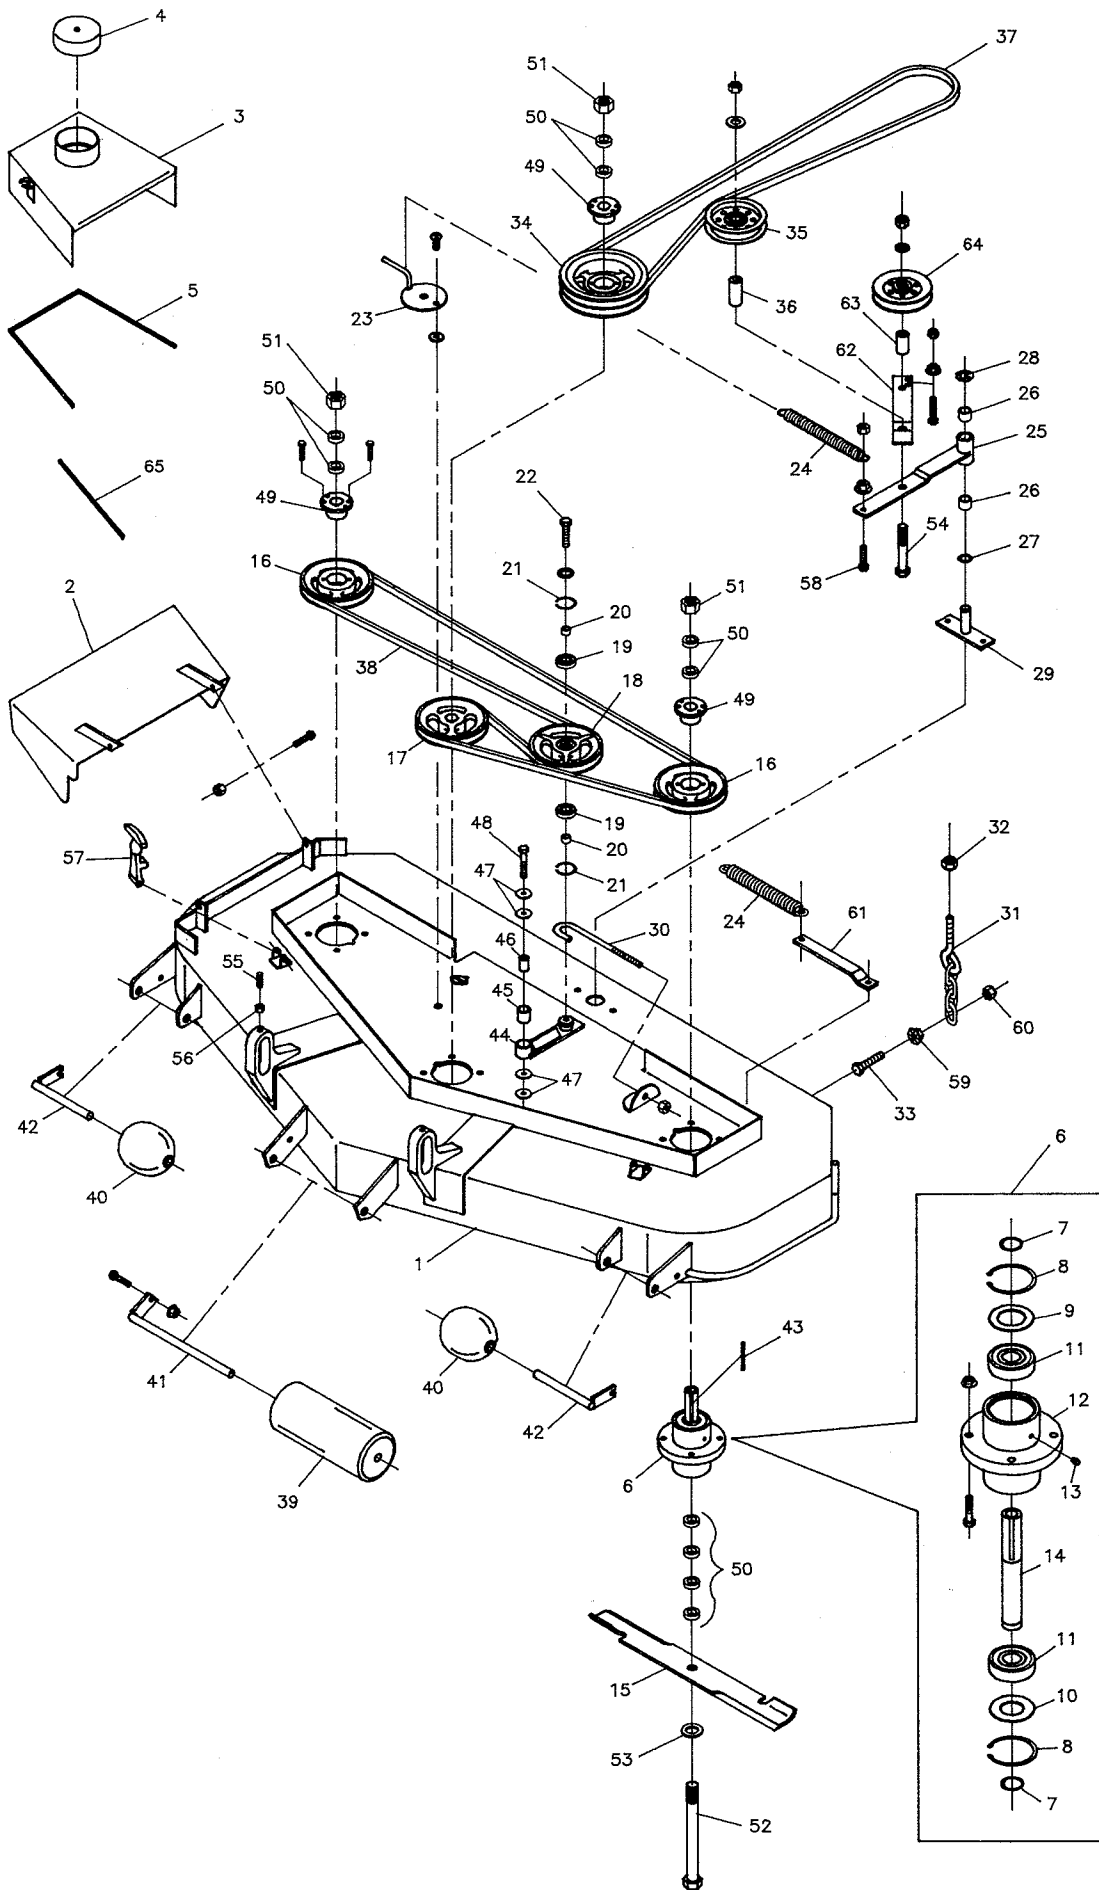

61" CUTTER DECK ASSEMBLY

P.9

CTR 61" CUTTER DECK ASSEMBLY

P.10

REF. NO.	PART NO.	DESCRIPTION	REF. NO.	PART NO.	DESCRIPTION
1	1530877	Cutter Deck Weldment	46	1542134	Spacer
2	1530883	Discharge Chute	47	8825164	5/16" Fender Washer
3	1530893R	Deck Guard - Right	48	8825011-16	5/16" - 18 x 2" GD 5 Bolt
--	1530893L	Deck Guard - Left (Not Shown)	49	1520819	Tapered Hub
4	1521674	Black Vinyl Cap	50	1541477	Spindle Spacer
5	1550853-30	Body Molding	51	1525040	5/8" - 11 Hex Nut
6	1530301	Spindle Assembly Complete	52	1525019-76	5/8" - 11 x 9 1/2" GD 5 Bolt
7	1520864	Snap Ring	53	1525159	5/8" Flat Washer
8	1520866	Snap Ring	54	1525017-32	1/2" - 13 x 4" GD 5 Bolt
9	1541653	Spindle Washer	55	1525063-10	3/8" - 16 x 1 1/4" Set Screw
10	1541672	Spindle Washer	56	8825034	3/8" - 16 Hex Nut
11	1520828	Bearing	57	1520841-4	Rubber Latch
12	1530293	Spindle Housing	58	1525011-10	5/16" - 18 x 1 1/4" GD 5 Bolt
13	1520095	Grease Fitting	59	8825129	7/16" - 14 Serrated Flange Nut
14	1541480	Spindle Shaft	60	1525125	7/16" - 14 Nylon Lock Nut
15	1520842	Blade	61	1544468	Spring Anchor
16	1520814	Pulley	62	1544462	Rocker Arm
17	1541478	Pulley	63	1544463	Rocker Arm Pivot
18	1530819	Idler Pulley Assembly Complete	64	1521225	Idler Pulley
--	1541481	Idler Pulley Only	65	1550853-14	Body Molding
19	1520827	Bearing			
20	1520870	Bearing Insert			
21	1520865	Snap Ring			
22	1525018-14	1/2" - 20 x 1 3/4" GD 5 Bolt			
23	1544518	Spring Tension Base			
24	1521103	Extension Spring			
25	1544467	Tension Arm Weldment			
26	1520875	Bushing			
27	1525520-3	Shim			
28	1520863	C - Clip			
29	1543930	Tension Pivot			
30	1541671	J - Bolt			
31	1544410	Deck Chain Weldment			
32	1544427	Height Adjustment Nut			
33	1525133-16	7/16" - 14 x 2" GD 5 Bolt			
34	1521091	Double Pulley			
35	1521002	Idler Pulley			
36	1543366	Pulley Spacer			
37	1521753	Belt - Engine #10 Deck			
38	1520824	Belt			
39	1520785	Roller			
40	1521745	Small Roller			
41	1541655	Roller Pin			
42	1544305	Small Roller Pin			
43	8850407-9	1/4" x 2 1/2" Key			
44	1541622	Idler Arm Weldment			
45	1520876	Bushing