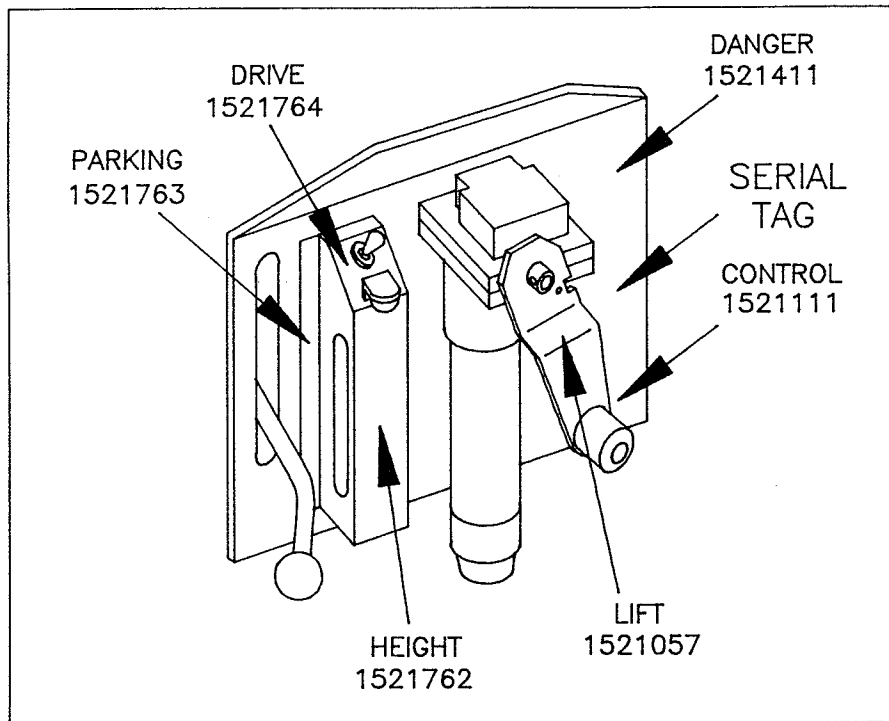

CTR WIRING SCHEMATIC

P.12

REF. NO.	PART NO.	DESCRIPTION
1	1542100	Seat Switch Assembly
2	1520060	Hour Meter
3	1544485	Dash Panel GRD Assembly
4	1521405	Positive Battery Cable
5	1521406	Negative Battery Cable
6	1521545	Electric Clutch Switch
7	1544480	Clutch/Broke Jumper Harness
8	1521734	Actuator Lift Switch
9	1544479	Relay/Clutch Harness
10	1544489	CTR Main Harness
11	1520927	Key Switch
12	1521518	Fuse Block
13	1544484	Hour Meter GRD Assembly
14	1544486	Seat GRD Assembly

DECAL PLACEMENT