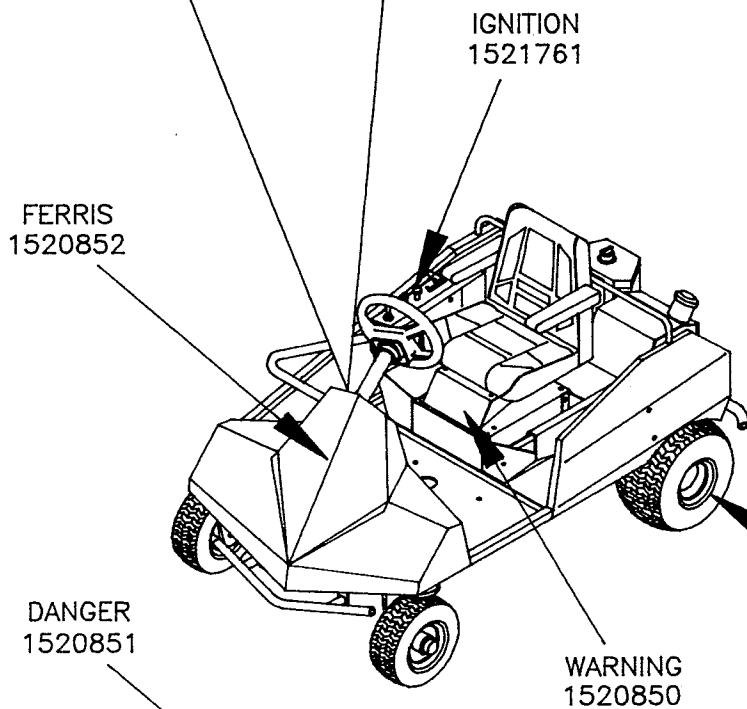

CTR WIRING SCHEMATIC

P.12

REF. NO.	PART NO.	DESCRIPTION
1	1542100	Seat Switch Assembly
2	1520060	Hour Meter
3	1544485	Dash Panel GRD Assembly
4	1521405	Positive Battery Cable
5	1521406	Negative Battery Cable
6	1521545	Electric Clutch Switch
7	1544480	Clutch/Broke Jumper Harness
8	1521734	Actuator Lift Switch
9	1544479	Relay/Clutch Harness
10	1544489	CTR Main Harness
11	1520927	Key Switch
12	1521518	Fuse Block
13	1544484	Hour Meter GRD Assembly
14	1544486	Seat GRD Assembly

DECAL PLACEMENT