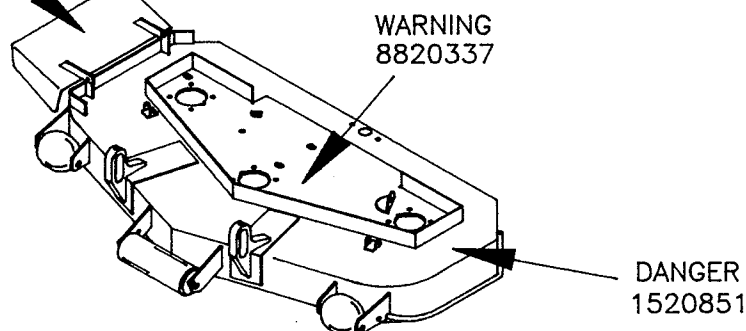

CTR WIRING SCHEMATIC

P.12

REF. NO.	PART NO.	DESCRIPTION
1	1542100	Seat Switch Assembly
2	1520060	Hour Meter
3	1544485	Dash Panel GRD Assembly
4	1521405	Positive Battery Cable
5	1521406	Negative Battery Cable
6	1521545	Electric Clutch Switch
7	1544480	Clutch/Broke Jumper Harness
8	1521734	Actuator Lift Switch
9	1544479	Relay/Clutch Harness
10	1544489	CTR Main Harness
11	1520927	Key Switch
12	1521518	Fuse Block
13	1544484	Hour Meter GRD Assembly
14	1544486	Seat GRD Assembly

DECAL PLACEMENT