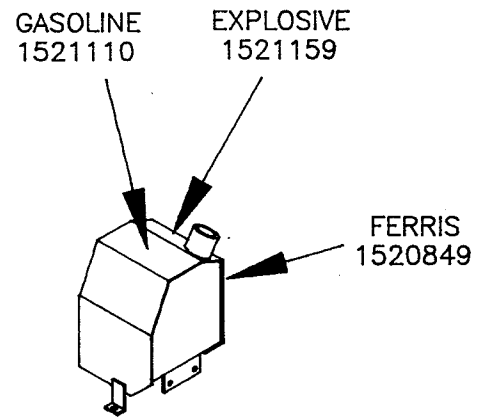

CTR WIRING SCHEMATIC

P.12

REF. NO.	PART NO.	DESCRIPTION
1	1542100	Seat Switch Assembly
2	1520060	Hour Meter
3	1544485	Dash Panel GRD Assembly
4	1521405	Positive Battery Cable
5	1521406	Negative Battery Cable
6	1521545	Electric Clutch Switch
7	1544480	Clutch/Broke Jumper Harness
8	1521734	Actuator Lift Switch
9	1544479	Relay/Clutch Harness
10	1544489	CTR Main Harness
11	1520927	Key Switch
12	1521518	Fuse Block
13	1544484	Hour Meter GRD Assembly
14	1544486	Seat GRD Assembly

DECAL PLACEMENT