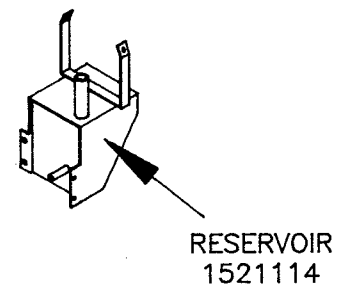

CTR WIRING SCHEMATIC

P.12

REF. NO.	PART NO.	DESCRIPTION
1	1542100	Seat Switch Assembly
2	1520060	Hour Meter
3	1544485	Dash Panel GRD Assembly
4	1521405	Positive Battery Cable
5	1521406	Negative Battery Cable
6	1521545	Electric Clutch Switch
7	1544480	Clutch/Broke Jumper Harness
8	1521734	Actuator Lift Switch
9	1544479	Relay/Clutch Harness
10	1544489	CTR Main Harness
11	1520927	Key Switch
12	1521518	Fuse Block
13	1544484	Hour Meter GRD Assembly
14	1544486	Seat GRD Assembly

DECAL PLACEMENT