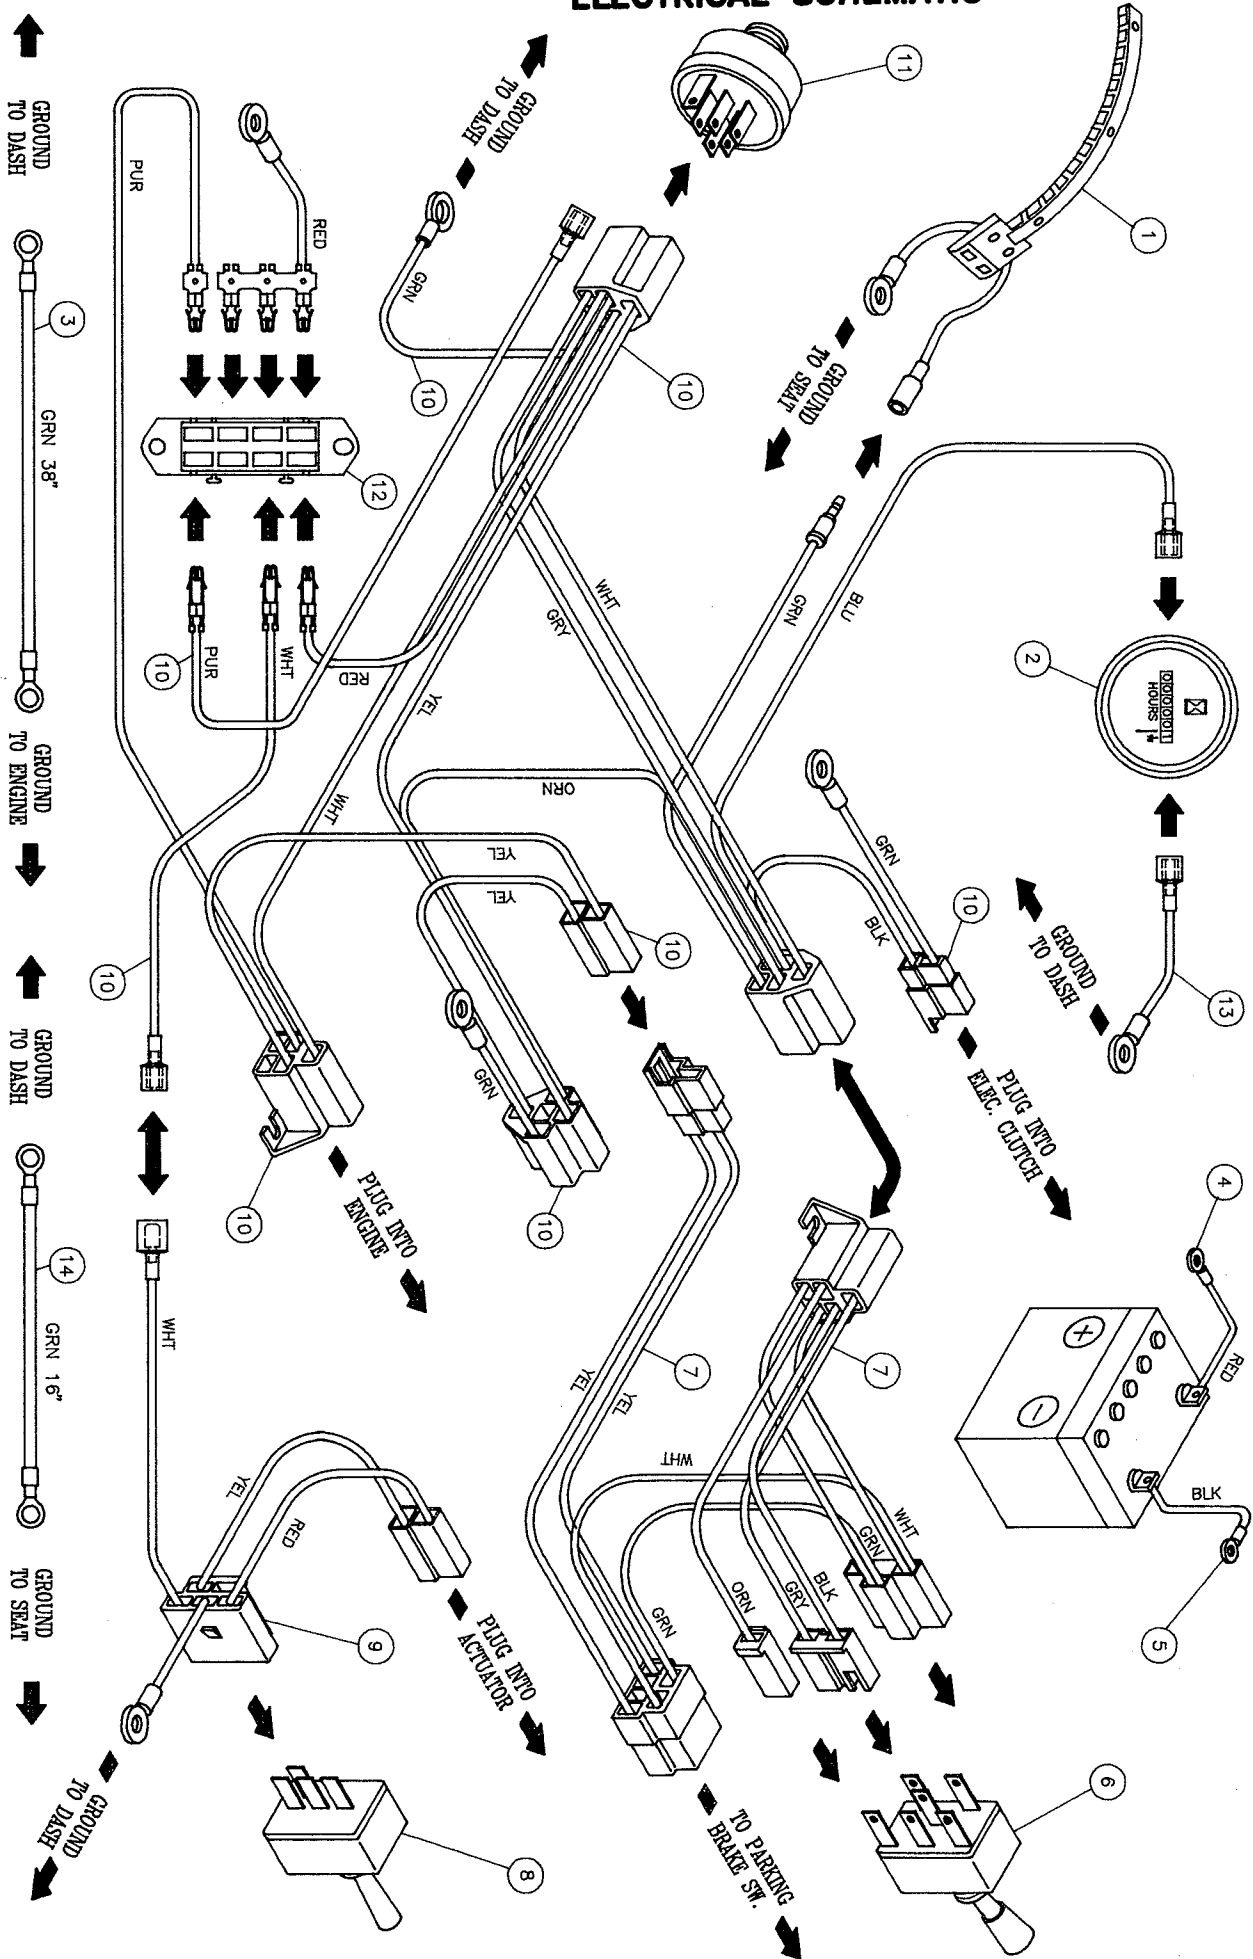

ELECTRICAL SCHEMATIC

CTR WIRING SCHEMATIC

P.12

REF. NO.	PART NO.	DESCRIPTION
1	1542100	Seat Switch Assembly
2	1520060	Hour Meter
3	1544485	Dash Panel GRD Assembly
4	1521405	Positive Battery Cable
5	1521406	Negative Battery Cable
6	1521545	Electric Clutch Switch
7	1544480	Clutch/Broke Jumper Harness
8	1521734	Actuator Lift Switch
9	1544479	Relay/Clutch Harness
10	1544489	CTR Main Harness
11	1520927	Key Switch
12	1521518	Fuse Block
13	1544484	Hour Meter GRD Assembly
14	1544486	Seat GRD Assembly