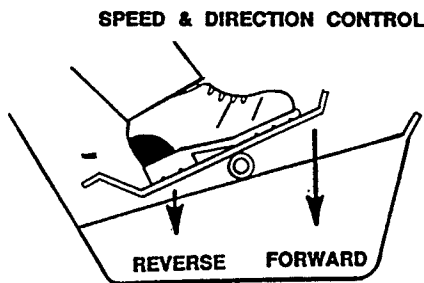

1521411

1520851

1520852

1521761

1521111

1521158

FERRIS

GASOLINE ONLY !!!

1520849

1521110

1521159

MOWER LIFT
1521057

8820337

HYDRAULIC OIL RESERVOIR

PREMIUM HYDRAULIC OIL MOBIL DTE-26
OR
ENGINE CRANKCASE OIL S.A.E. 20W-20

NEVER FILL OIL RESERVOIR MORE THAN 3/4 FULL

1521114

1521764

1521762

15 ps.i.

1521153

1520850

1521763