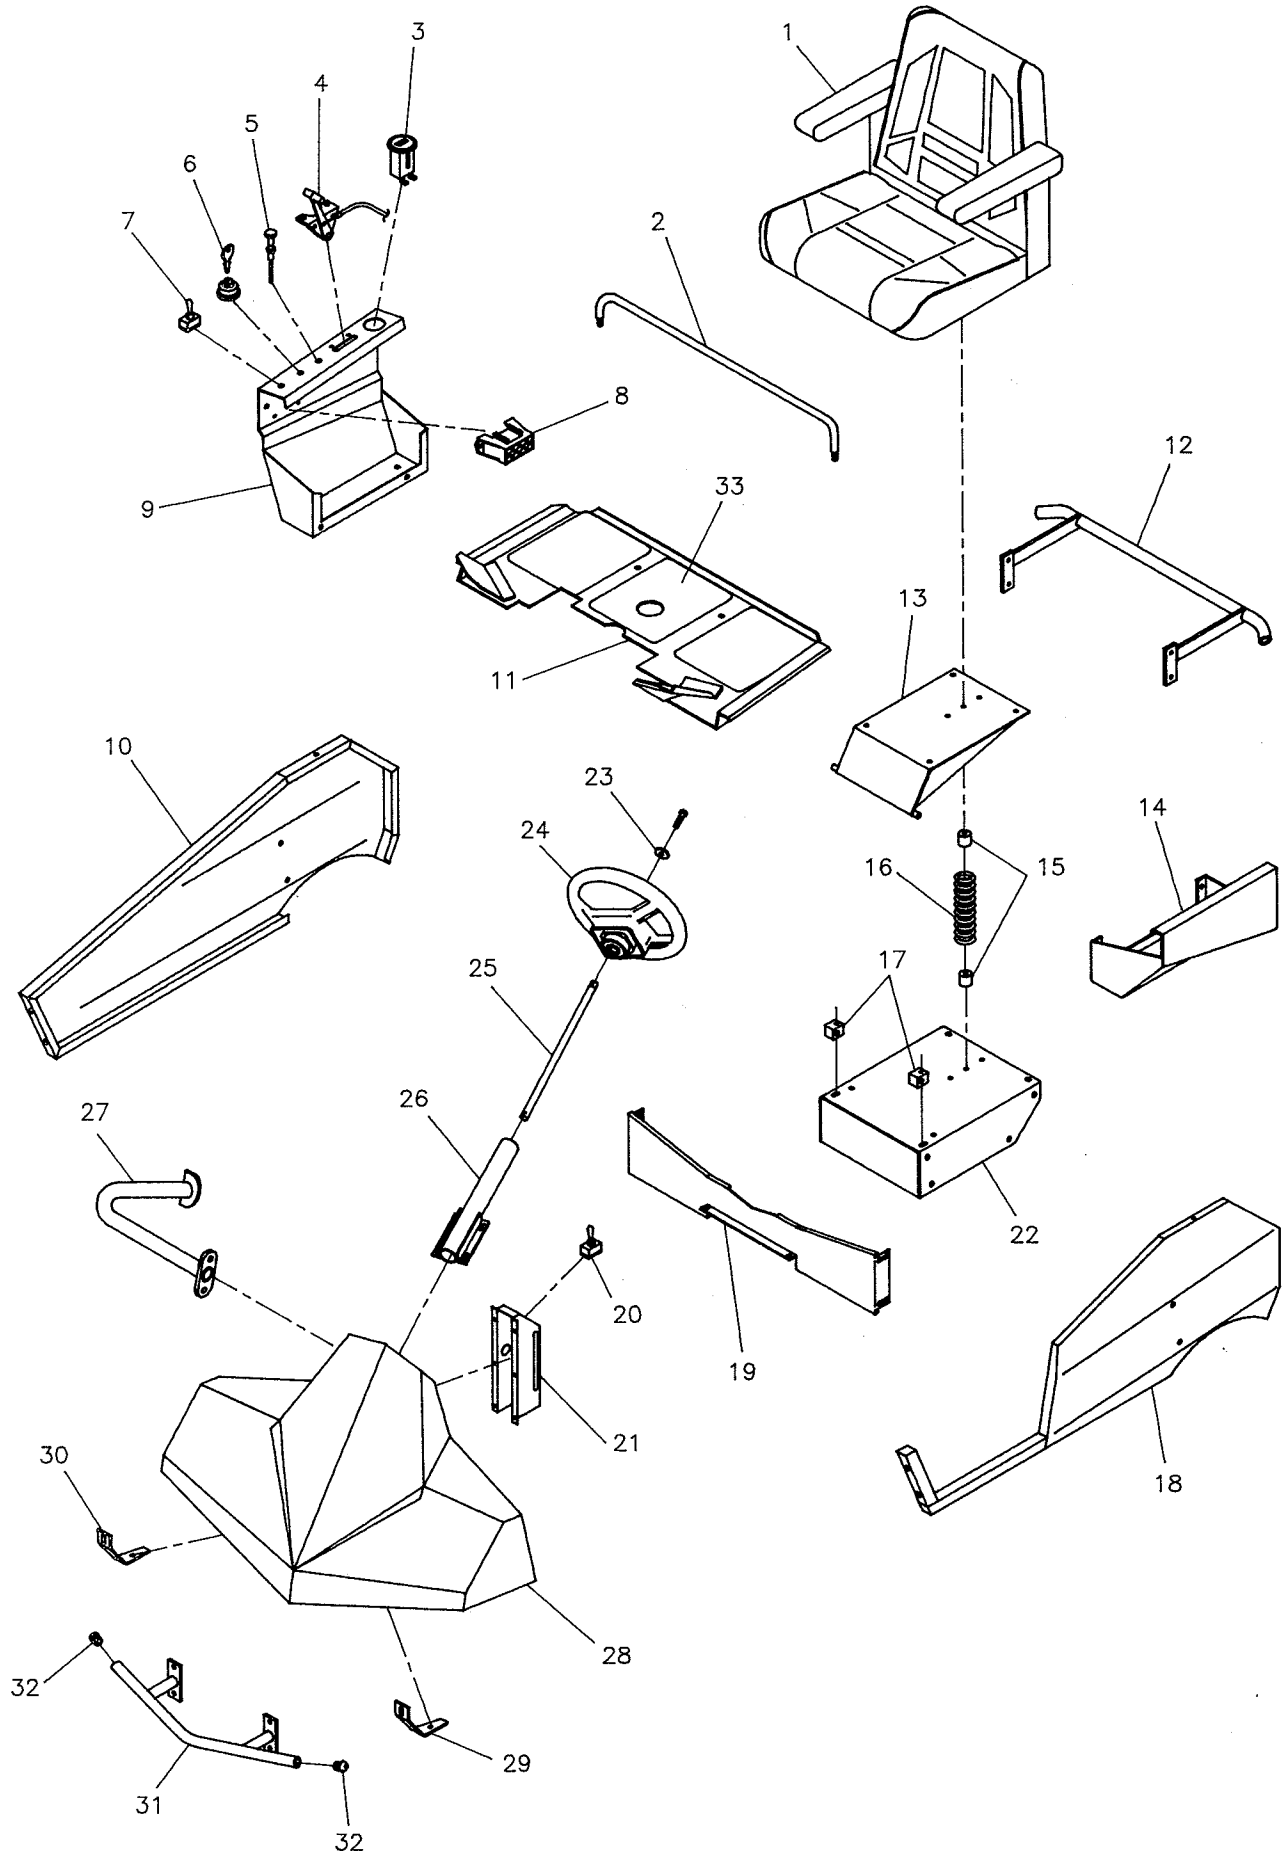

TABLE OF CONTENTS

	PAGE
BODY PANEL ASSEMBLY	1-2
ENGINE DECK ASSEMBLY	3-4
CHASSIS ASSEMBLY	5-6
52" CUTTER DECK ASSEMBLY	7-8
61" CUTTER DECK ASSEMBLY	9-10
ELECTRICAL SCHEMATIC	11-12
DECAL PLACEMENT	13
REPLACEMENT DECALS	14

BODY PANEL ASSEMBLY

BODY PANEL ASSEMBLY

REF. NO.	PART NO.	DESCRIPTION
1	1520930	Seat
2	1544398	Side Panel Support
3	1520060	Hour Meter
4	1520811	Throttle Cable
5	1521675	Choke Cable
6	1520836	Ignition Switch Assembly
7	1521545	Toggle Switch
8	1521518	Fuse Block
9	1530908	Control Panel Weldment
10	1530901	Side Panel Right
11	1530900	Floor Board Weldment
12	1544289	Rear Bumper Weldment
13	1544243	Seat Plate Weldment
14	1530910	Tool Box Weldment
15	1521775	Rubber Bumper
16	1521747	Seat Spring
17	1544246	Seat Mount Block
18	1530871	Side Panel Left
19	1530907	Body Gusset Weldment
20	1521734	Electric Lift Switch (Elec. Lift Only)
21	1530891	Switch Column
22	1544252	Seat Mount Plate Weldment
23	1544442	Steering Wheel Washer
24	1521735	Steering Wheel
25	1544256	Steering Shaft
26	1544304	Steering Tube Weldment
27	1544365	Side Body Arm Weldment
28	1530905	Cowl Weldment
29	1544359L	Front Cowl Mount - Left
30	1544359R	Front Cowl Mount - Right
31	1530889	Front Bumper Weldment
32	1520809	End Plug