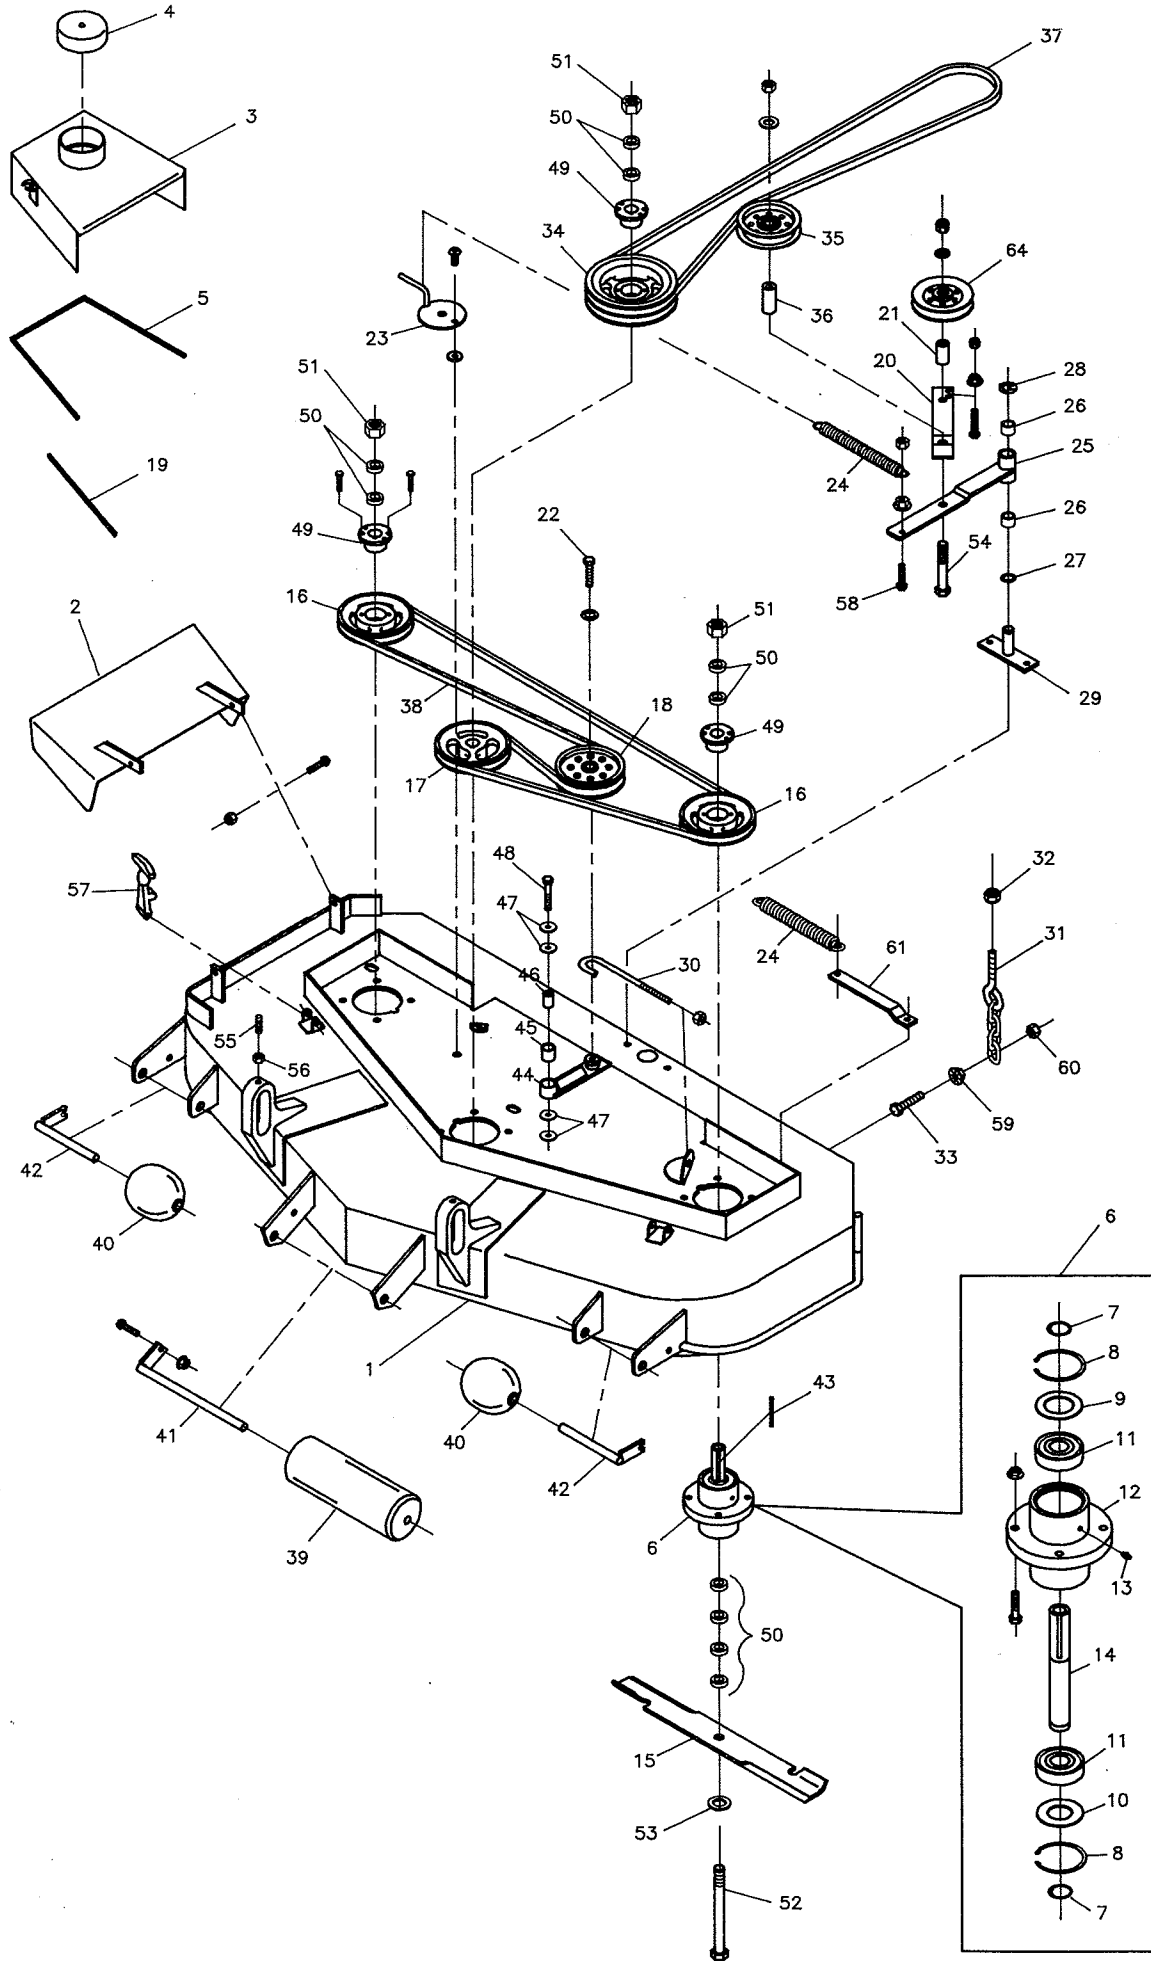

52" CUTTER DECK ASSEMBLY

P.7

CTR 52" CUTTER DECK ASSEMBLY

P.8

REF. NO.	PART NO.	DESCRIPTION	REF. NO.	PART NO.	DESCRIPTION
1	1530934	Cutter Deck Weldment	47	8825164	5/16" Fender Washer
2	1544514	Discharge Chute	48	8825011-16	5/16" - 18 x 2" GD 5 Bolt
3	1530940R	Deck Guard-Right	49	1520819	Tapered Hub
--	1530940L	Deck Guard-Left (Not Shown)	50	1541477	Spindle Spacer
4	1521674	Black Vinyl Cap	51	1525040	5/8" - 11 Hex Nut
5	1550853-30	Body Molding	52	1525019-76	5/8" - 11 x 9 1/2" GD 5 Bolt
6	1530301	Spindle Assembly Complete	53	1525159	5/8" SAE Flat Washer
7	1520864	Snap Ring	54	1525017-32	1/2" - 13 x 4.00" GD 5 Bolt
8	1520866	Snap Ring	55	1525063-10	3/8" - 16 x 1 1/4" Set Screw
9	1541653	Spindle Washer	56	8825034	3/8" - 16 Hex Nut
10	1541672	Spindle Washer	57	1520841-4	Rubber Latch
11	1520828	Bearing	58	1525011-10	5/16" - 18 x 1 1/4" GD 5 Bolt
12	1530293	Spindle Housing	59	8825129	7/16" - 14 Serrated Flange Nut
13	1520095	Grease Fitting	60	1525125	7/16" - 14 Nylon Lock Nut
14	1541480	Spindle Shaft	61	1544468	Spring Anchor
15	1521227	18" Mower Blades	62	1544462	Rocker Arm
16	1520814	Pulley			
17	1541478	Pulley			
18	1521096	Idler Pulley			
19	1550853-14	Body Molding			
20	1521225	Idler Pulley			
21	1544463	Rocker Arm Pivot			
22	1525018-14	1/2" - 20 x 1 3/4" GD 5 Bolt			
23	1544518	Spring Tension Base			
24	1521103	Extension Spring			
25	1544467	Tension Arm Weldment			
26	1520875	Bushing			
27	1525520-3	Shim			
28	1520863	C-Clip			
29	1543930	Tension Pivot			
30	1541671	J-Bolt			
31	1544410	Deck Chain Weldment			
32	1544427	Height Adjustment Nut			
33	1525133-16	7/16" - 14 x 2" GD 5 Bolt			
34	1520814	Spindle Pulley			
35	1521002	Idler Pulley			
36	1544463	Rocker Arm Pivot			
37	1521063	Drive Belt			
38	1521297	Cutter Deck Belt			
39	1520785	Roller			
40	1521745	Small Roller			
41	1541655	Roller Pin			
42	1544305	Small Roller Pin			
43	8850407-9	1/4" x 2 1/2" key			
44	1541622	Idler Arm Weldment			
45	1520876	Bushing			
46	1542134	Spacer			