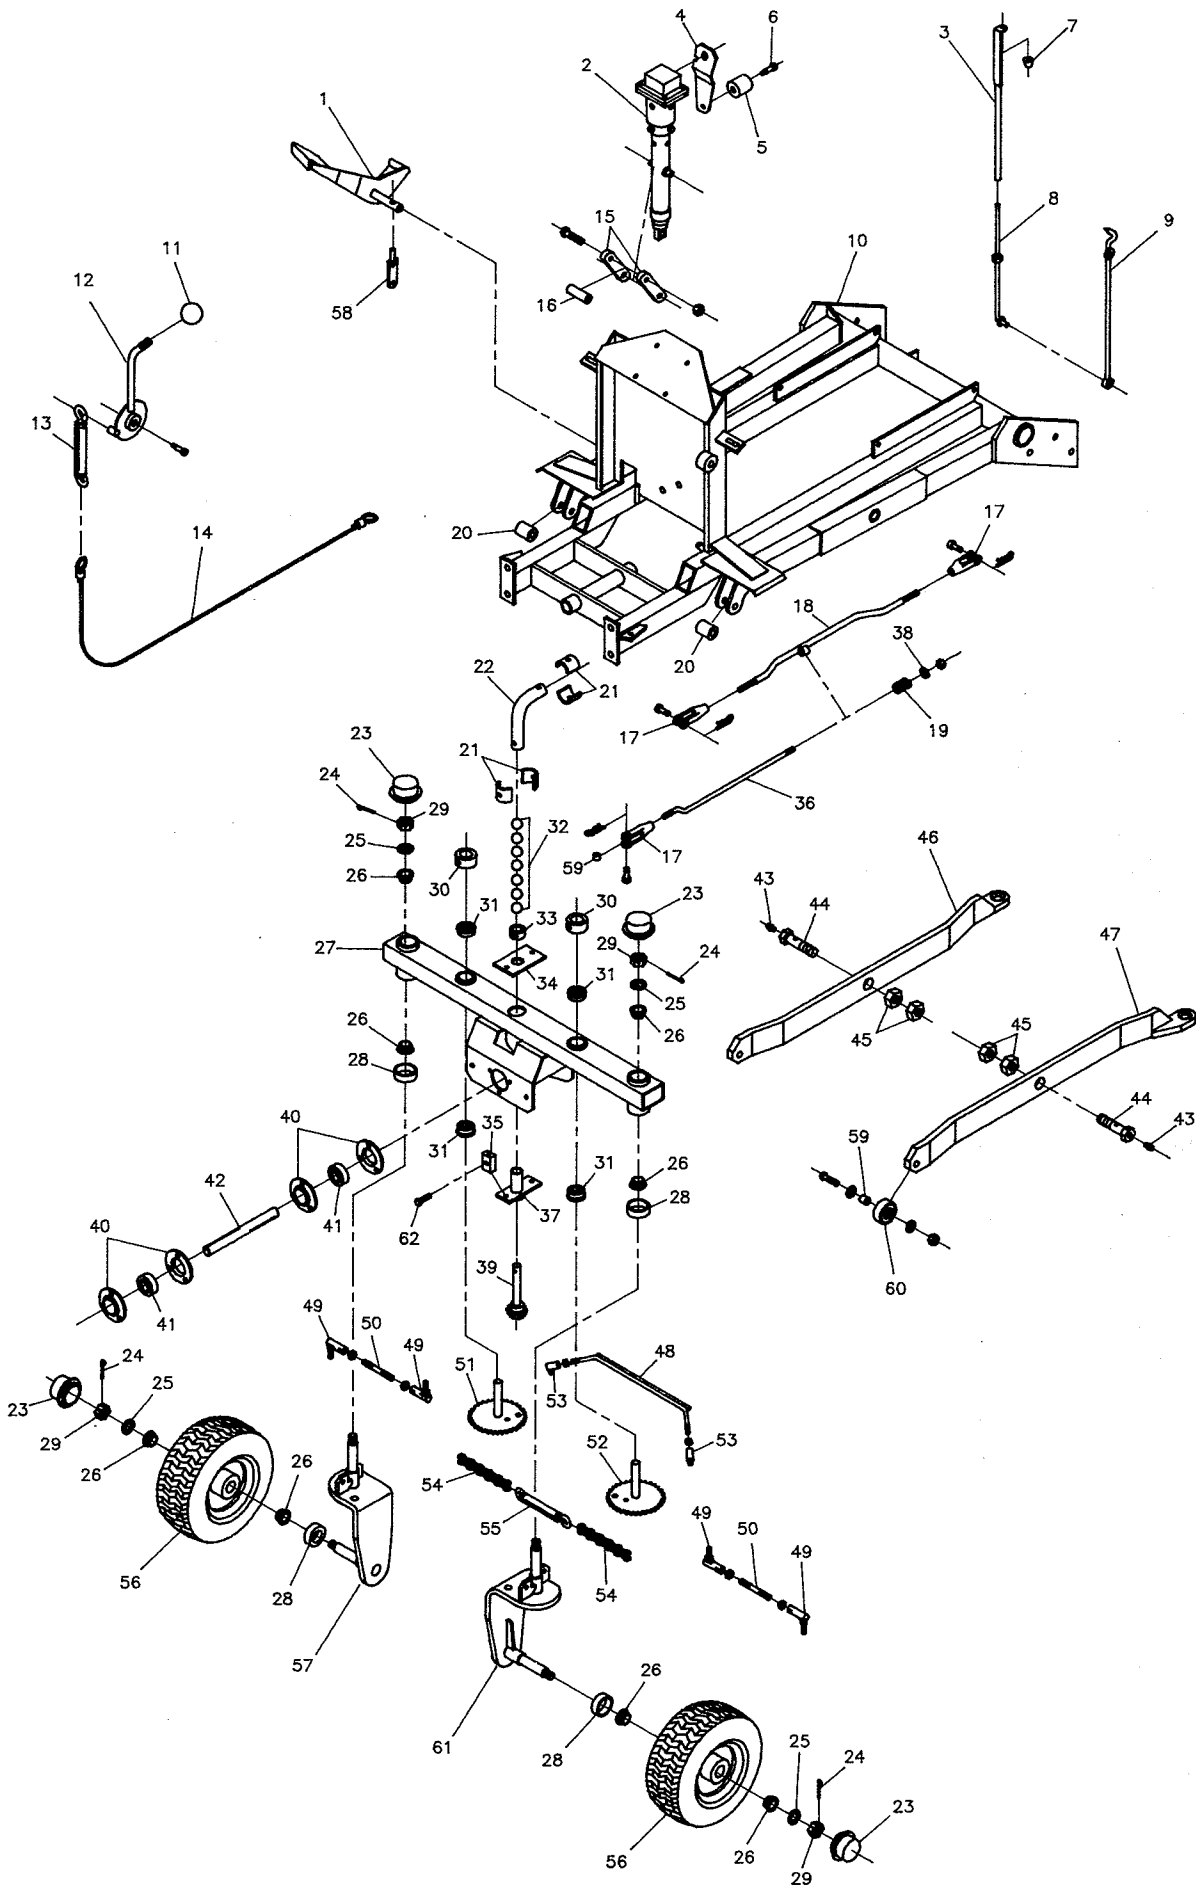

CHASSIS ASSEMBLY

CHASSIS ASSEMBLY

P.6

REF. NO.	PART NO.	DESCRIPTION	REF. NO.	PART NO.	DESCRIPTION
1	1544382	Foot Pedel Weldment	46	1544316R	Lift Lever - Right
2	1521739	Manual Actuator	47	1544316L	Lift Lever - Left
--	1543536	Electric Actuator Assembly	48	1544330	Limiting Linkage
3	1544276	Switch Tube	49	1521635	1/2" Female Rod End
4	1544381	Crank Lever Weldment	50	1544248	Plated Tie Rod
5	1544234	Actuator Handle	51	1544312R	Large Sprocket Weldment-Right
6	1525220	Shoulder Bolt 1/2" x 1 - 1/2"	52	1544312L	Large Sprocket Weldment - Left
7	8820233	Rubber Fuller Ball	53	1520805	Ball Joint
8	1544377	Switch Rod Weldment	54	8810673	#40 Chain
9	1544419	Height Gauge Rod Weldment	--	8810674	#40 Connector Link
10	1530874	Chassis Main Weldment	55	1542090	Turnbuckle Weldment
11	1521733	Plastic Knob	56	1521731	Steering Tires With Bearings
12	1544224	Parking Brake Weldment	--	1521786	Steering Tire Only
13	1542090	Turnbuckle Weldment	--	1521787	Rim Only
14	1550832-42	1/8" Wire Rope 42" Long	57	1544229R	Yoke Weldment - Right
--	1521032	Loop Sleeve	58	1544240	Pedal Lever Weldment
--	1521033	Thimble	59	1520880	Bearing Insert
15	1544367	Actuator Mount Link	60	1520827	Bearing
16	1544366	Mount Spacer	61	1544229L	Yoke Weldment - Left
17	1521171	Cable Clevis	62	1544606	Adjustment Bolt
18	1544325	Foot Pedal Linkage			
19	1520808	Compression Spring			
20	1544369	Hanger Mount Roller			
21	1544396	Hose Clamp			
22	1544411	Steering Shaft Hose			
23	1521073	Dust Cap			
24	1525203-10	Cotter Pin			
25	1525160	Washer			
26	1520884	Bearing			
27	1530880	Front Axle Weldment			
28	1521072	Seal			
29	1525104	3/4" - 16 Nut			
30	1510114	3/4" Split Collar			
31	1521738	3/4" Flange Bearing			
32	1521752	3/4" Carbon Steel Bolt			
33	1510114	3/4" Split Collar			
34	1544373	Hold Down Plate			
35	1544301	Threaded Block			
36	1544387	Speed Limiting Linkage			
37	1544608	Center Mount Assembly			
38	1544430	Washer			
39	1544321	Small Sprocket Shaft Weldment			
40	1521746	3 Bolt Flange			
41	1521743	Bearing			
42	1544233	Pivot Shaft			
43	1521728	Press-in Grease Fitting			
44	1544368	Pivot Bolt			
45	1525093	3/4" - 16 Jam Nut