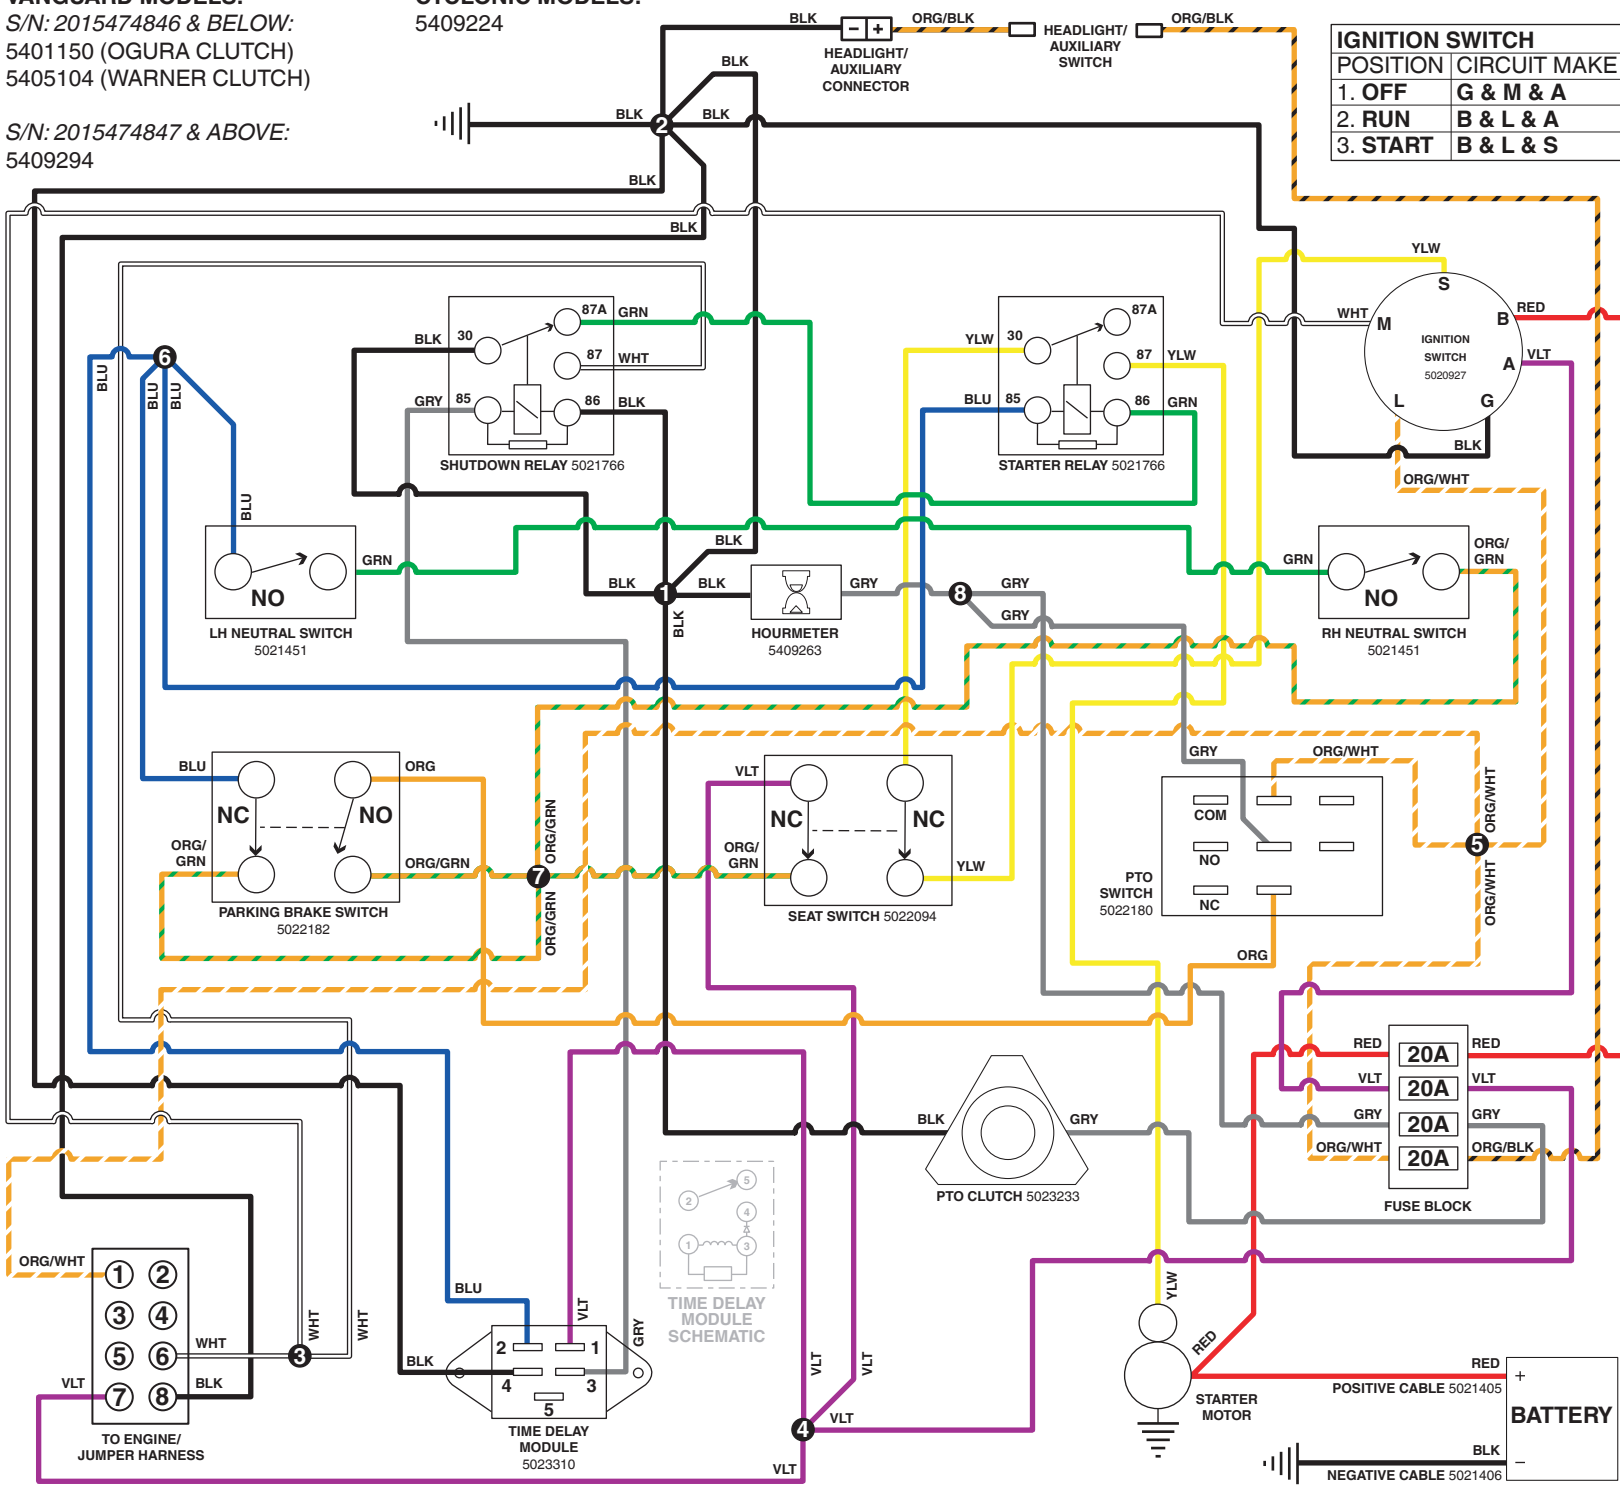

**VANGUARD MODELS:**  
 S/N: 2015474846 & BELOW:  
 5401150 (OGURA CLUTCH)  
 5405104 (WARNER CLUTCH)

**CYCLONIC MODELS:**  
 5409224

S/N: 2015474847 & ABOVE:  
 5409294

IGNITION SWITCH POSITION	CIRCUIT MAKE
1. OFF	G & M & A
2. RUN	B & L & A
3. START	B & L & S

**VANGUARD MODELS**  
 (S/N: 2015484846 & BELOW)

**JUMPER HARNESS - 5401204**  
 (S/N: 2015474846 & BELOW)

**BRIGGS & STRATTON ENGINE**  
 (VANGUARD MODELS)

**CYCLONIC MODELS**

**JUMPER HARNESS - 5409286**  
 (CYCLONIC MODELS)

**BRIGGS & STRATTON ENGINE**  
 (CYCLONIC MODELS)